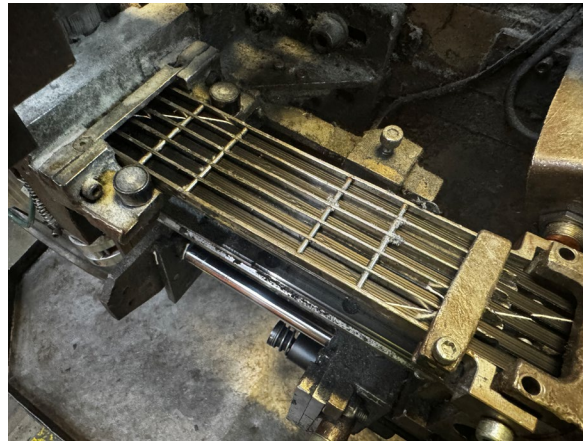

WIRE BEAD

2760010,-11

BEAD WINDER GADSDEN