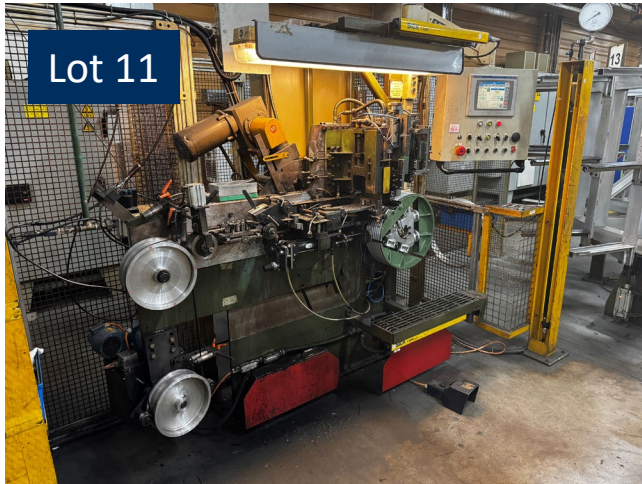

WIRE BEAD

2760010,-11

BEAD WINDER GADSDEN