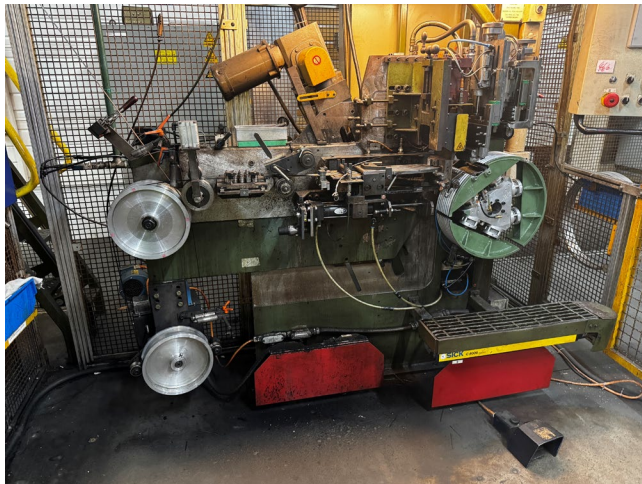

WIRE BEAD

2760010,-11

BEAD WINDER GADSDEN